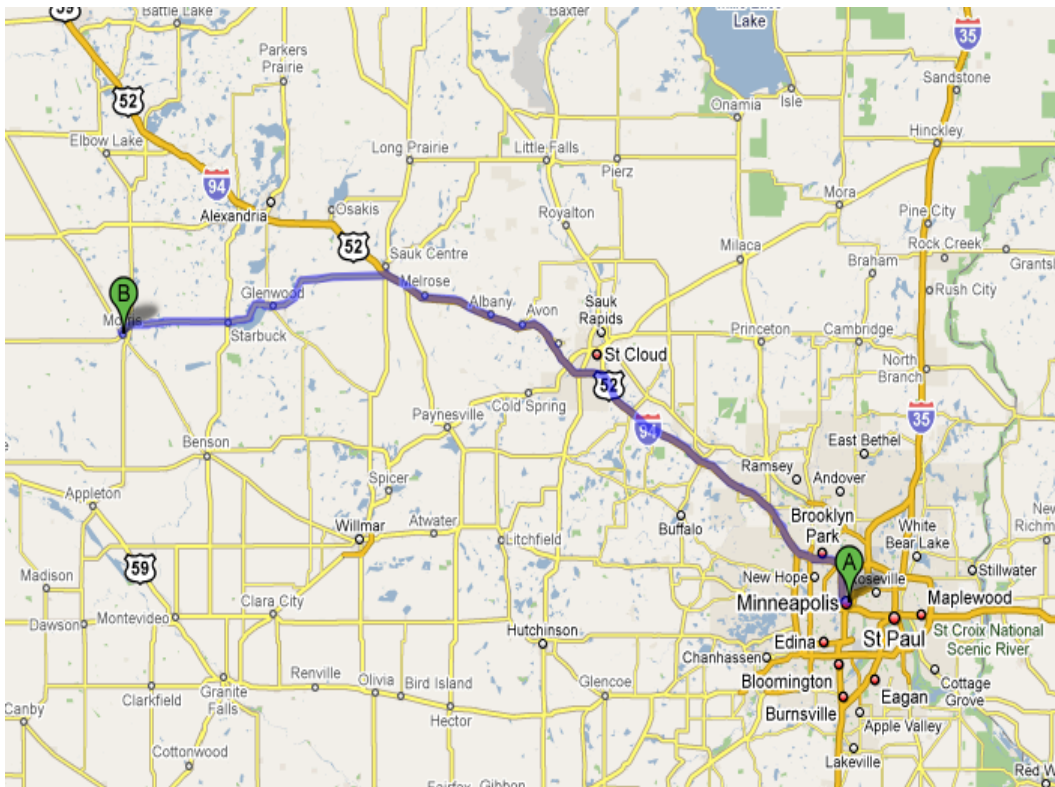

Directions to Catch the Fire at the University of Minnesota, Morris from Minneapolis-area

- I-94 W to Exit 127 for US-71 N/MN-28 N toward Glenwood
- Turn left at the top of the ramp
- Turn right onto MN-28 W (the turn is right after the BP on your right)
- Take MN-28 through Glenwood (watch signs to stay on MN-28), Starbuck, and Cyrus
- Turn left onto US-59 S (at blinking stop sign)
- Turn right into the University of Minnesota, Morris campus (Prairie Lane)
- Turn right at the fork onto Alumni Drive
- Take the curve to the left and on your left you will see the **North Parking Lot**. Park there (not in visitor parking please!) and
- Follow the signs to Oyate Hall or the Science Auditorium on campus. The Friday and Sunday sessions are at Oyate Hall, Saturdays sessions are at the Science Auditorium

University of Minnesota Morris Address:
600 East 4th Street Morris, Minnesota 56267)